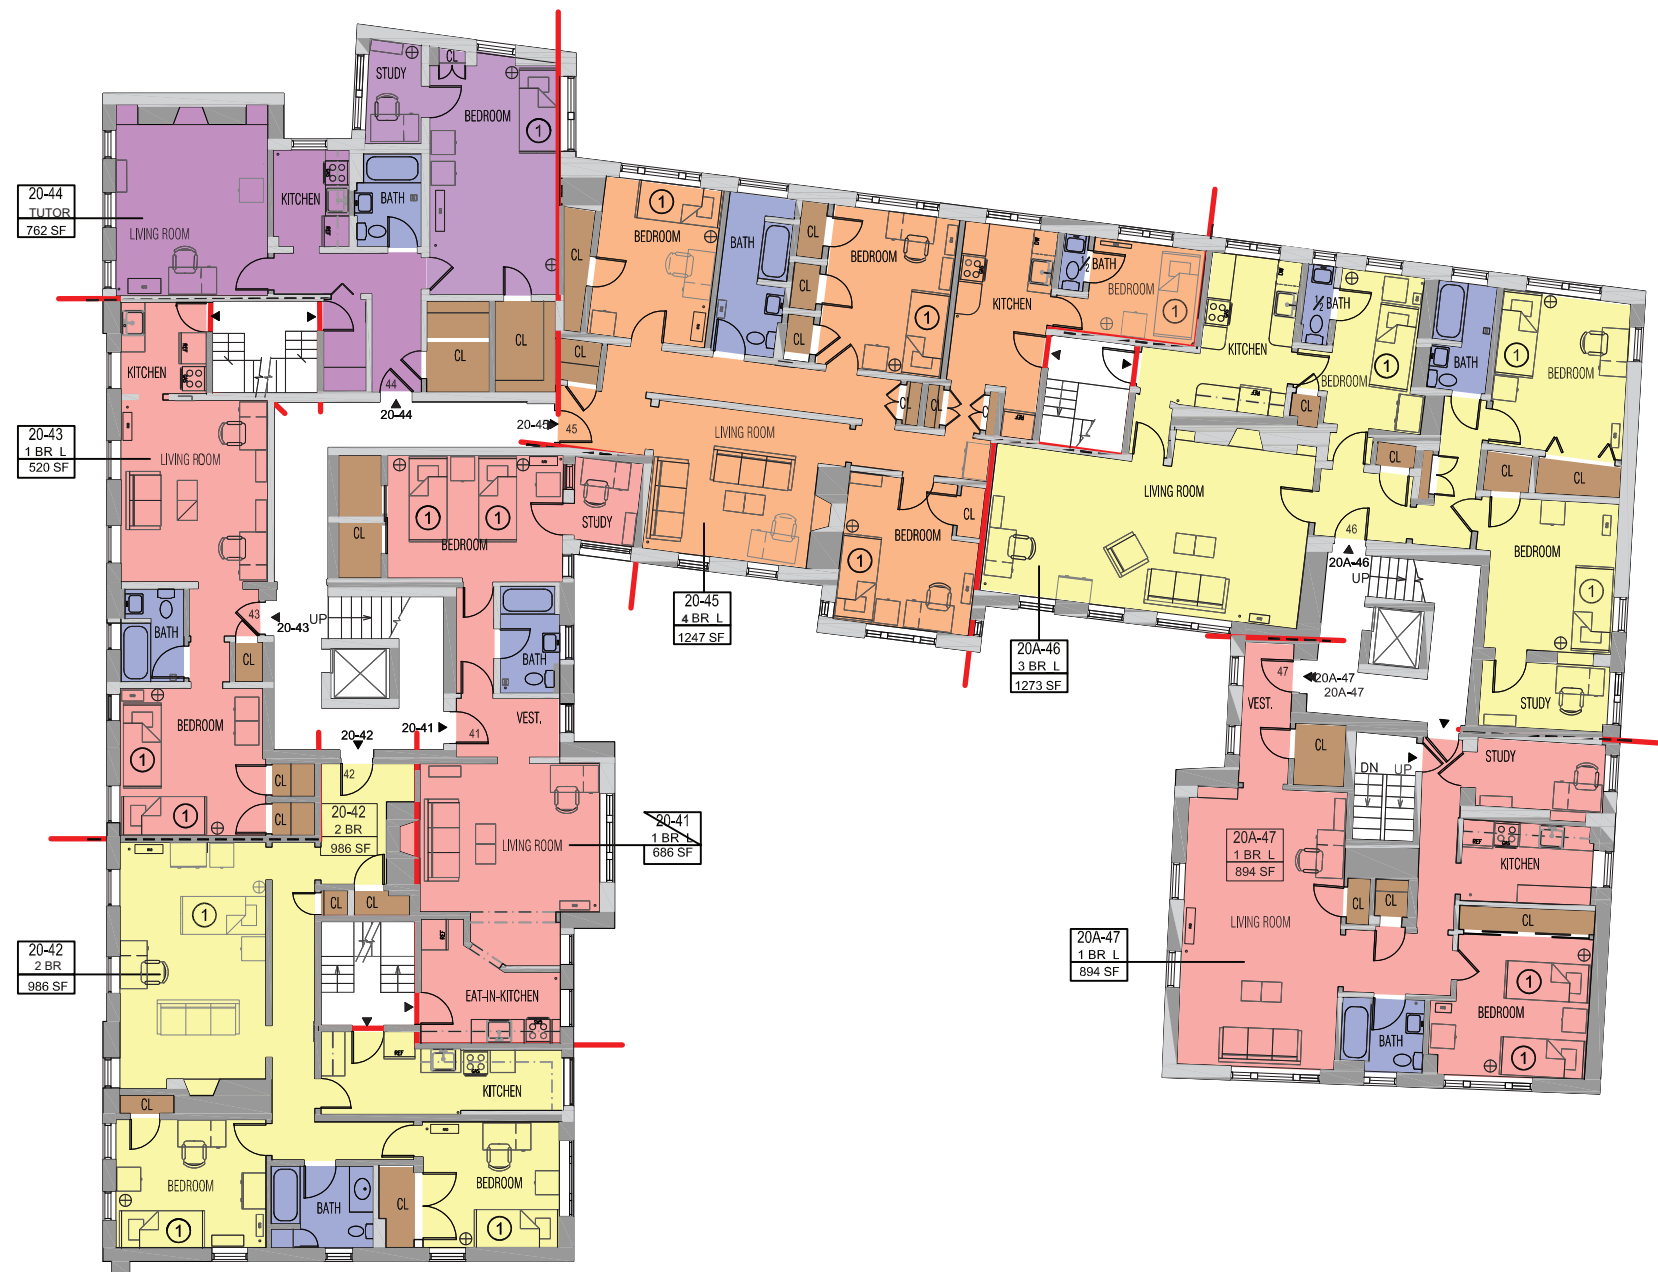

LEGEND

- ① SINGLE BED
- ② BUNK BEDS
- SUITE BOUNDARY

COLOR BY # OF BEDS IN SUITE

- SINGLE
- DOUBLE
- TRIPLE
- QUAD
- BATHROOM
- CLOSET
- TUTOR/STAFF
- COMMON ROOM
- COLLEGE RESERVED SUITE

**20-20A PRESCOTT
BASEMENT FLOOR**

**20-20A PRESCOTT
FIRST FLOOR**

KIRKLAND HOUSE LOTTERY PLANS

Scale 1/16" = 1'-0"

LEGEND

- ① SINGLE BED
- ② BUNK BEDS
- SUITE BOUNDARY

COLOR BY # OF BEDS IN SUITE

- SINGLE
- DOUBLE
- TRIPLE
- QUAD
- BATHROOM
- CLOSET
- TUTOR/STAFF
- COMMON ROOM
- COLLEGE RESERVED SUITE

20-20A PRESCOTT
SECOND FLOOR

KIRKLAND HOUSE LOTTERY PLANS

Scale 1/16" = 1' -0"

A1.12

LEGEND

- ① SINGLE BED
- ② BUNK BEDS
- SUITE BOUNDARY

COLOR BY # OF BEDS IN SUITE

- SINGLE
- DOUBLE
- TRIPLE
- QUAD
- BATHROOM
- CLOSET
- TUTOR/STAFF
- COMMON ROOM
- COLLEGE RESERVED SUITE

**20-20A PRESCOTT
THIRD FLOOR**

KIRKLAND HOUSE LOTTERY PLANS

Scale 1/16" = 1'-0"

A1.13

LEGEND

- ① SINGLE BED
- ② BUNK BEDS
- SUITE BOUNDARY

COLOR BY # OF BEDS IN SUITE

- SINGLE
- DOUBLE
- TRIPLE
- QUAD
- BATHROOM
- CLOSET
- TUTOR/STAFF
- COMMON ROOM
- COLLEGE RESERVED SUITE