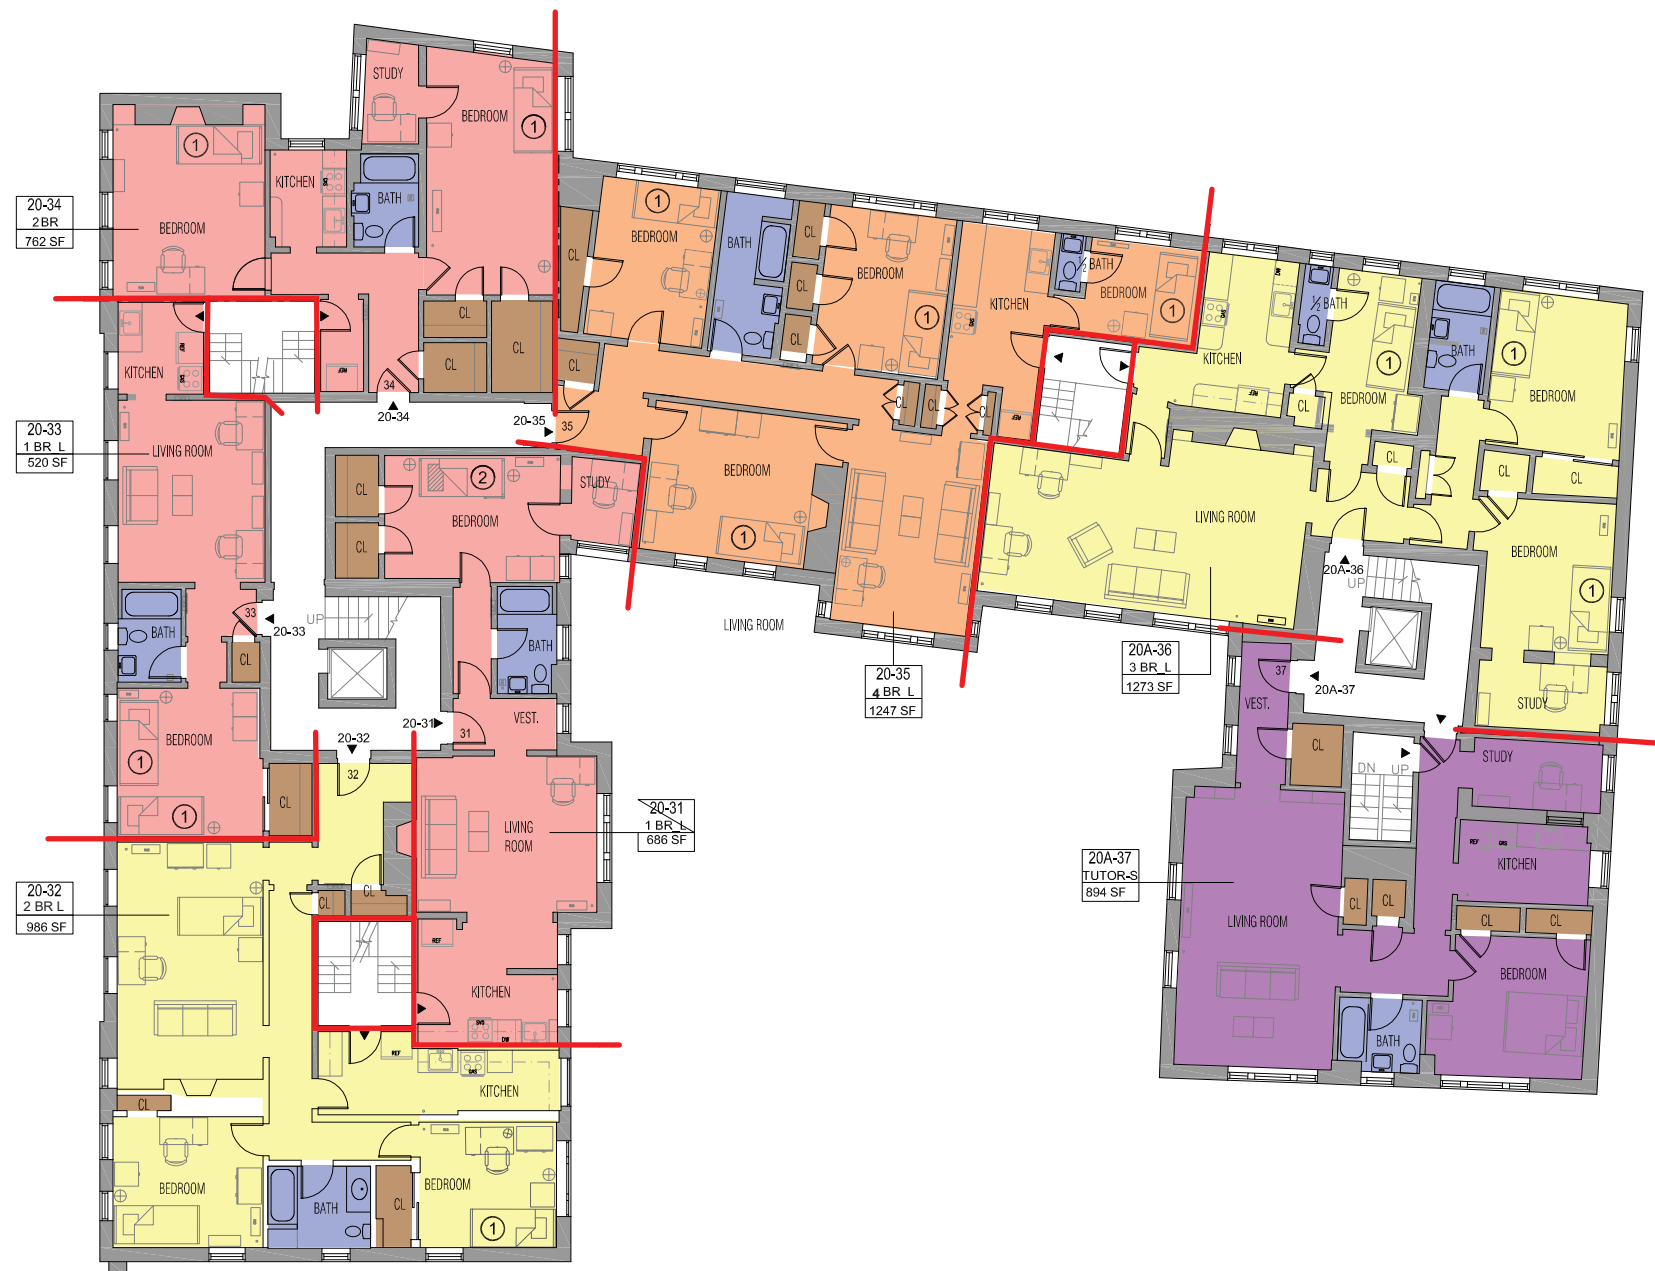

LEGEND

- ① SINGLE BED
- ② BUNK BEDS
- SUITE BOUNDARY

COLOR BY # OF BEDS IN SUITE

- SINGLE
- DOUBLE
- TRIPLE
- QUAD
- BATHROOM
- CLOSET
- TUTOR/STAFF
- COMMON ROOM
- COLLEGE RESERVED SUITE

**20-20A PRESCOTT
BASEMENT FLOOR**

KIRKLAND HOUSE LOTTERY PLANS

Scale 1/16" = 1'-0"

PRESCOTT STREET

LEGEND

- ① SINGLE BED
- ② BUNK BEDS
- SUITE BOUNDARY

COLOR BY # OF BEDS IN SUITE

- SINGLE
- DOUBLE
- TRIPLE
- QUAD
- BATHROOM
- CLOSET
- TUTOR/STAFF
- COMMON ROOM
- COLLEGE RESERVED SUITE

**20-20A PRESCOTT
FIRST FLOOR**

KIRKLAND HOUSE LOTTERY PLANS

Scale 1/16" = 1'-0"

LEGEND

- ① SINGLE BED
- ② BUNK BEDS
- SUITE BOUNDARY

COLOR BY # OF BEDS IN SUITE

- SINGLE
- DOUBLE
- TRIPLE
- QUAD
- BATHROOM
- CLOSET
- TUTOR/STAFF
- COMMON ROOM
- COLLEGE RESERVED SUITE

20-20A PRESCOTT
SECOND FLOOR

KIRKLAND HOUSE LOTTERY PLANS

Scale 1/16" = 1' -0"

A1.12

LEGEND

- ① SINGLE BED
- ② BUNK BEDS
- SUITE BOUNDARY

COLOR BY # OF BEDS IN SUITE

- SINGLE
- DOUBLE
- TRIPLE
- QUAD
- BATHROOM
- CLOSET
- TUTOR/STAFF
- COMMON ROOM
- COLLEGE RESERVED SUITE