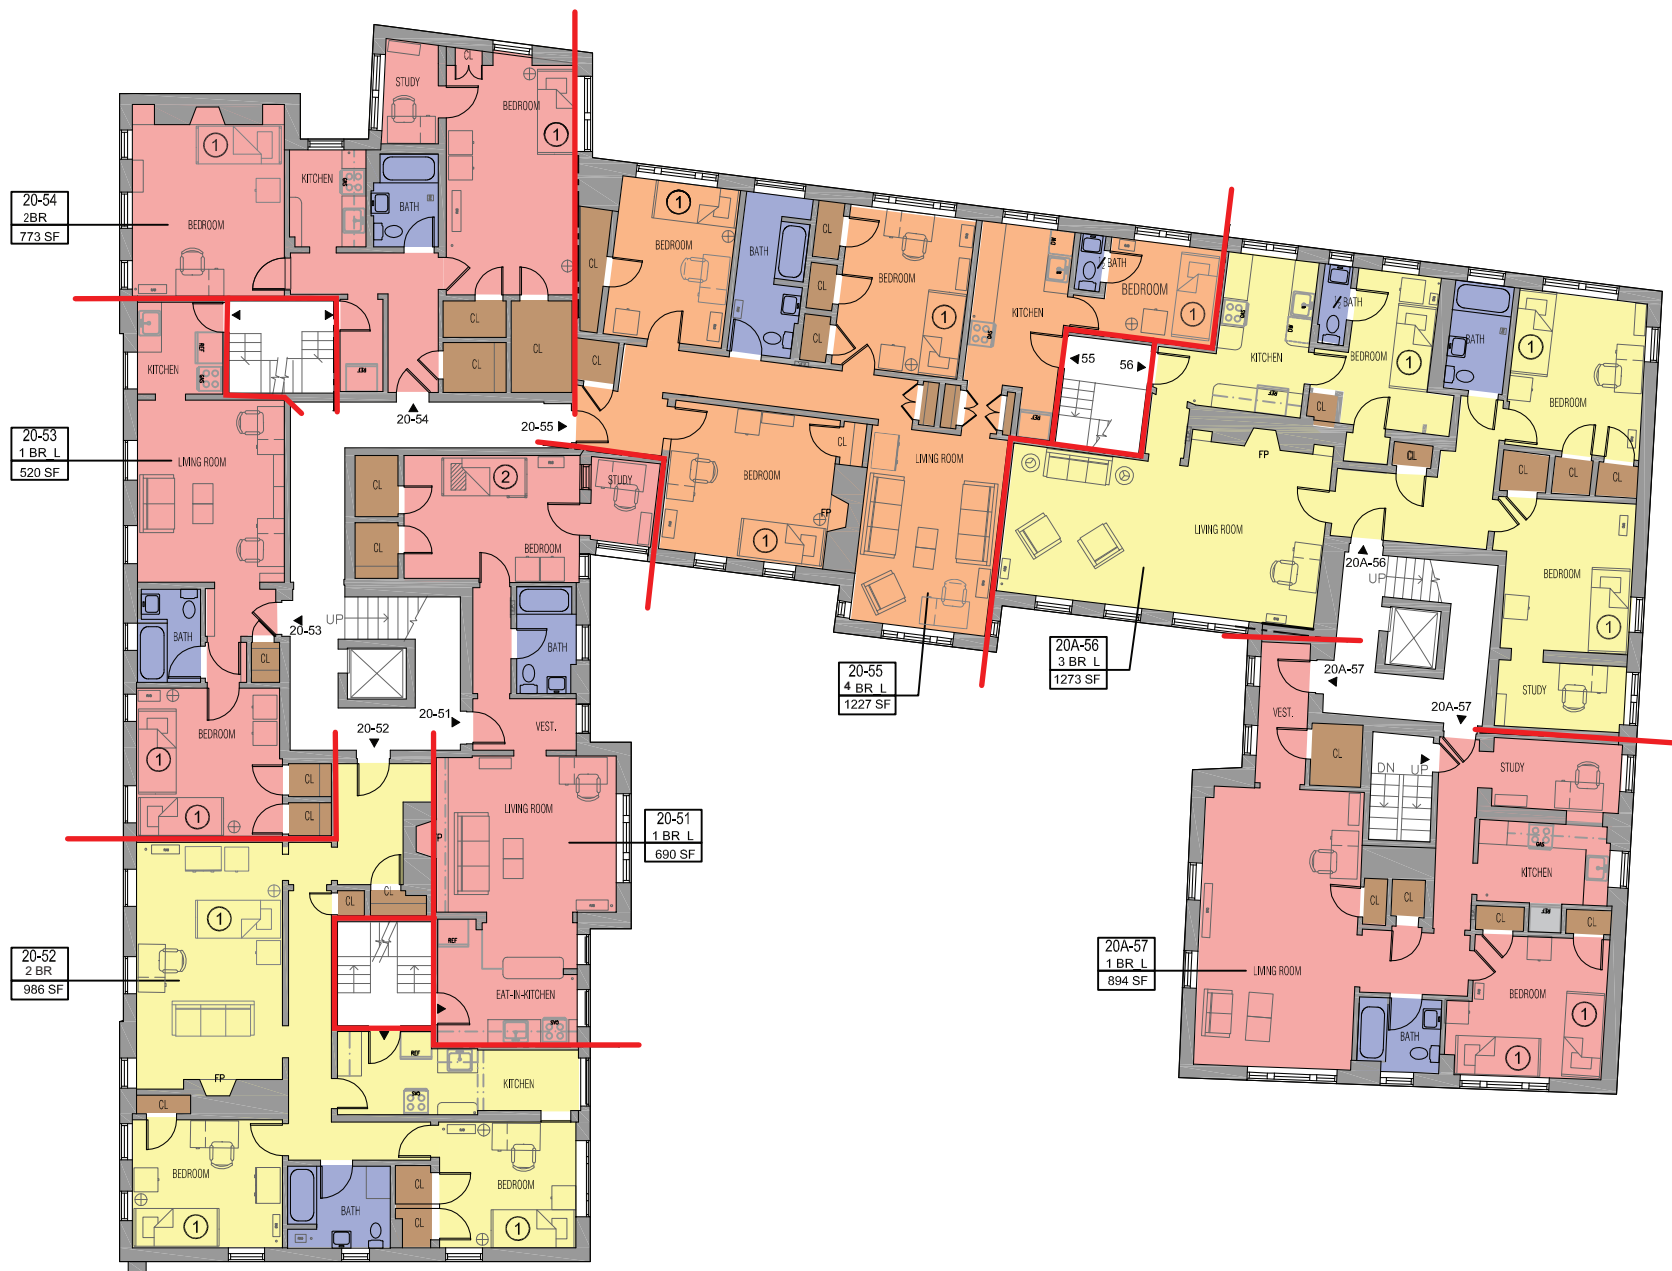

LEGEND

- ① SINGLE BED
- ② BUNK BEDS
- SUITE BOUNDARY

COLOR BY # OF BEDS IN SUITE

- SINGLE
- DOUBLE
- TRIPLE
- QUAD
- BATHROOM
- CLOSET
- TUTOR/STAFF
- COMMON ROOM
- COLLEGE RESERVED SUITE

**20-20A PRESCOTT
BASEMENT FLOOR**

20-20A PRESCOTT
SECOND FLOOR

KIRKLAND HOUSE LOTTERY PLANS

Scale 1/16" = 1' -0"

A1.12

LEGEND

- ① SINGLE BED
- ② BUNK BEDS
- SUITE BOUNDARY

COLOR BY # OF BEDS IN SUITE

- SINGLE
- DOUBLE
- TRIPLE
- QUAD
- BATHROOM
- CLOSET
- TUTOR/STAFF
- COMMON ROOM
- COLLEGE RESERVED SUITE

**20-20A PRESCOTT
THIRD FLOOR**

KIRKLAND HOUSE LOTTERY PLANS

Scale 1/16" = 1'-0"

A1.13

LEGEND

- ① SINGLE BED
- ② BUNK BEDS
- SUITE BOUNDARY

COLOR BY # OF BEDS IN SUITE

- SINGLE
- DOUBLE
- TRIPLE
- QUAD
- BATHROOM
- CLOSET
- TUTOR/STAFF
- COMMON ROOM
- COLLEGE RESERVED SUITE

20-20A PRESCOTT
FOURTH FLOOR

KIRKLAND HOUSE LOTTERY PLANS

Scale 1/16" = 1'-0"

A1.14

LEGEND

- ① SINGLE BED
- ② BUNK BEDS
- SUITE BOUNDARY

COLOR BY # OF BEDS IN SUITE

- SINGLE
- DOUBLE
- TRIPLE
- QUAD
- BATHROOM
- CLOSET
- TUTOR/STAFF
- COMMON ROOM
- COLLEGE RESERVED SUITE