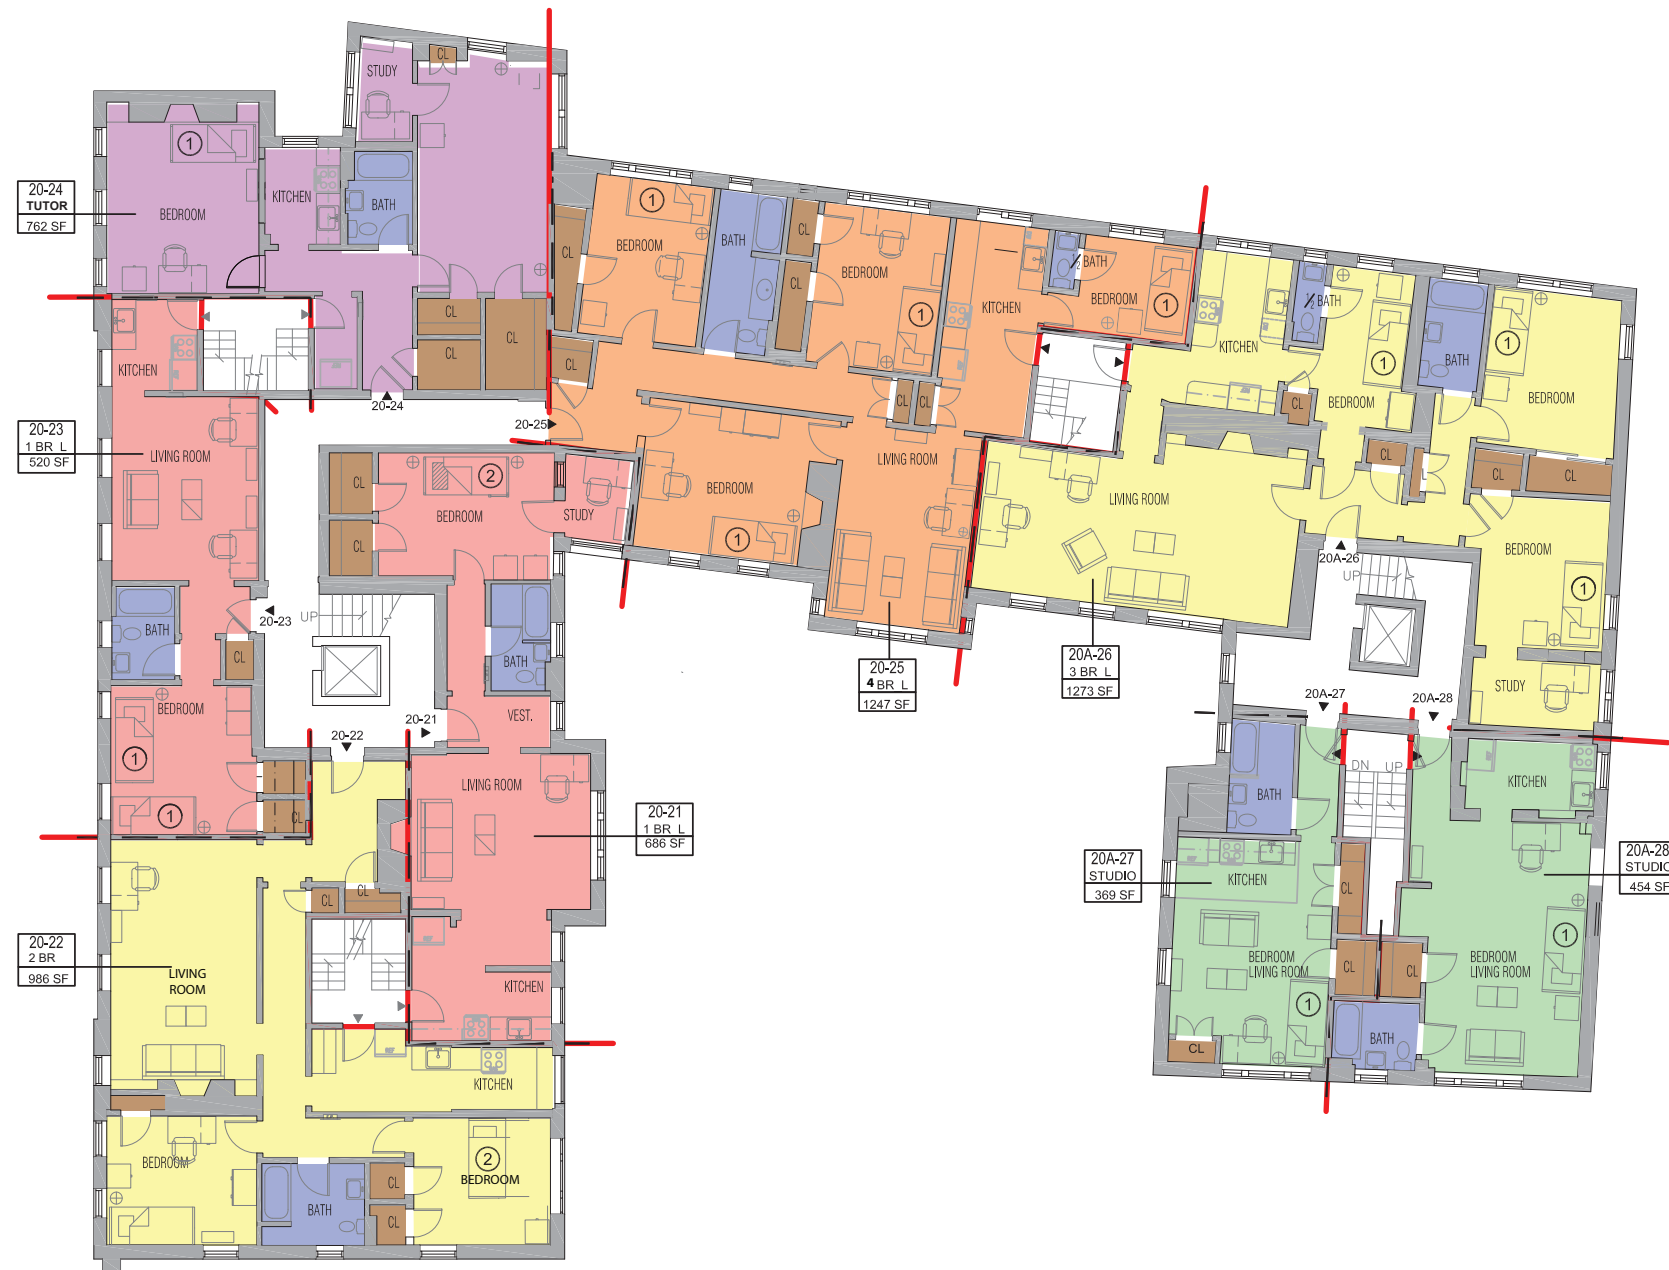

LEGEND

- ① SINGLE BED
- ② BUNK BEDS
- SUITE BOUNDARY

COLOR BY # OF BEDS IN SUITE

- SINGLE
- DOUBLE
- TRIPLE
- QUAD
- BATHROOM
- CLOSET
- TUTOR/STAFF
- COMMON ROOM
- COLLEGE RESERVED SUITE

**20-20A PRESCOTT
BASEMENT FLOOR**

KIRKLAND HOUSE LOTTERY PLANS

Scale 1/16" = 1'-0"

PRESCOTT STREET

LEGEND

- ① SINGLE BED
- ② BUNK BEDS
- SUITE BOUNDARY

COLOR BY # OF BEDS IN SUITE

- SINGLE
- DOUBLE
- TRIPLE
- QUAD
- BATHROOM
- CLOSET
- TUTOR/STAFF
- COMMON ROOM
- COLLEGE RESERVED SUITE

**20-20A PRESCOTT
FIRST FLOOR**

KIRKLAND HOUSE LOTTERY PLANS

Scale 1/16" = 1'-0"

LEGEND

- ① SINGLE BED
- ② BUNK BEDS
- SUITE BOUNDARY

COLOR BY # OF BEDS IN SUITE

- SINGLE
- DOUBLE
- TRIPLE
- QUAD
- BATHROOM
- CLOSET
- TUTOR/STAFF
- COMMON ROOM
- COLLEGE RESERVED SUITE

20-20A PRESCOTT
SECOND FLOOR

KIRKLAND HOUSE LOTTERY PLANS

Scale 1/16" = 1' -0"

A1.12

LEGEND

- ① SINGLE BED
- ② BUNK BEDS
- SUITE BOUNDARY

COLOR BY # OF BEDS IN SUITE

- SINGLE
- DOUBLE
- TRIPLE
- QUAD
- BATHROOM
- CLOSET
- TUTOR/STAFF
- COMMON ROOM
- COLLEGE RESERVED SUITE